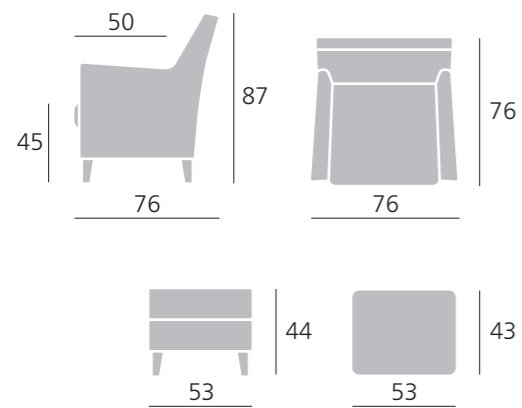

Nora

Nora

Dimensions

	Width	Depth	Height
Chair	76 cm	76 cm	87 cm
Pouf	53 cm	43 cm	44 cm

Construction:

Frame – birch plywood and pine solid wood and nosag springs

Seat cushion – not loose, polyether foam EP 35

Back – not loose, polyether foam E25

Upholstery:

Fabric – large range in different price groups

Leather/PVC

Products in leather might have different sewing than fabric

Legs – height 12 cm

Color

Birch Oak Walnut Mahagony Brown Wenge